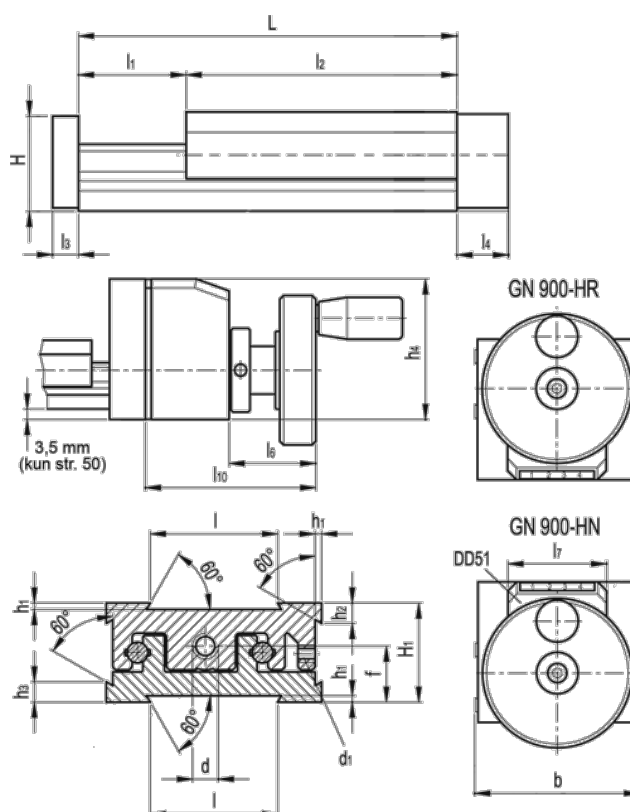

# Data Sheet

Article number: 20780010

Description: Adjustable slide unit  
GN 900-50-95-25-HR-1

## Measures

b = 50	h3 = 7.0	l7 = 33
d = M6x1	h4 = 47	l10 = 57
d1 = M4	l = 30	
f = 13.0	L - l1 = 95-25	
H = 23.0	l2 = 70	
h1 = 1.5	l3 = 6	
H1 = 23	l4 = 12	
h2 = 4.5	l6 = 22	